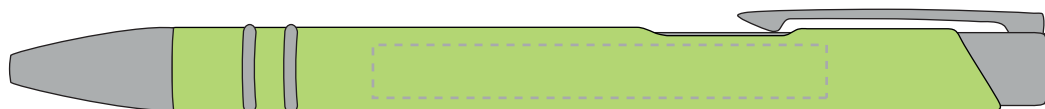

**PANTONE REFERENCE(S)**
 Full colour printing

ARTWORK SCALE 100%

ARTWORK SCALE 100%

Digital Print Area:

60mm x 7mm

Product Image for visualisation
- colours may vary

The dashed line is to demonstrate print area and will not appear on your printed item